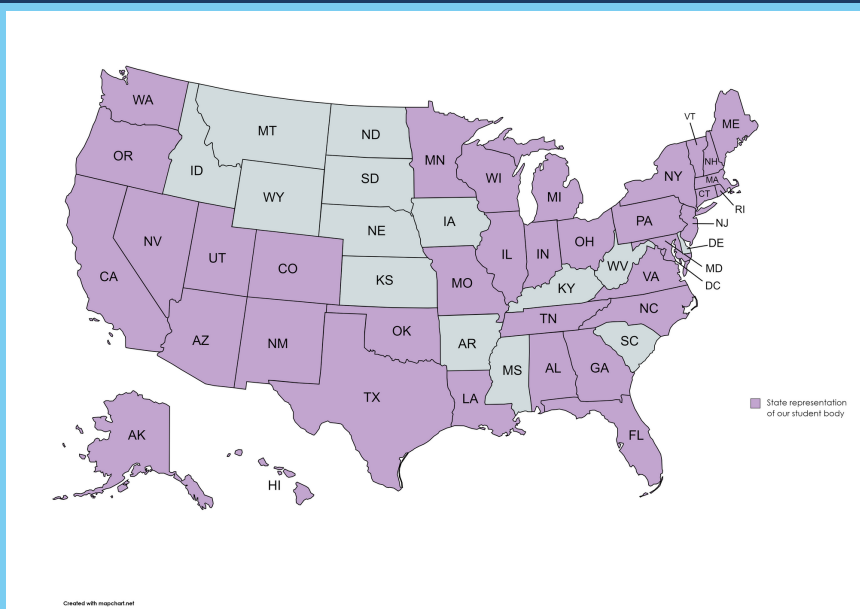

DONALD AND BARBARA
ZUCKER SCHOOL *of* MEDICINE
AT HOFSTRA/NORTHWELL®

STUDENT BODY

A Quick Look

STATE REPRESENTATION

36 states plus Washington D.C. represented within our student body

UNIVERSITY AND COLLEGE REPRESENTATION

Over 150 universities and colleges across the United States and Canada represented within our student body

WIDE RANGE OF UNDERGRADUATE MAJORS REPRESENTED

To name a few: Accounting, Biology, Chemical Engineering, Comparative Literature, History of Art, Music, Neuroscience, Public Health, Russian, Statistics...