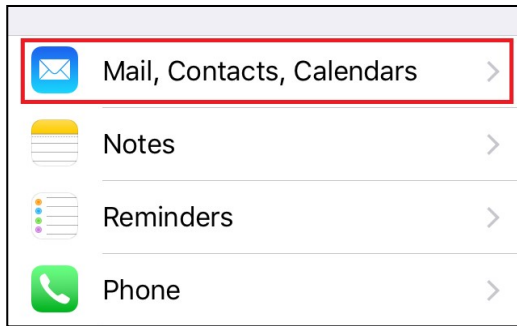

Note: These instructions were written for iOS 9.0 and above. They may vary slightly on older versions of iOS

1. On your iOS device, tap the *Settings* icon
2. Tap *Mail, Contacts, Calendars*

3. Tap *Add Account*

4. From the list of account types, choose *Google*

5. Enter your Hofstra Pride email address and tap *Next*

6. The Hofstra Portal login window will open. Enter your Portal username and password and tap *Login*