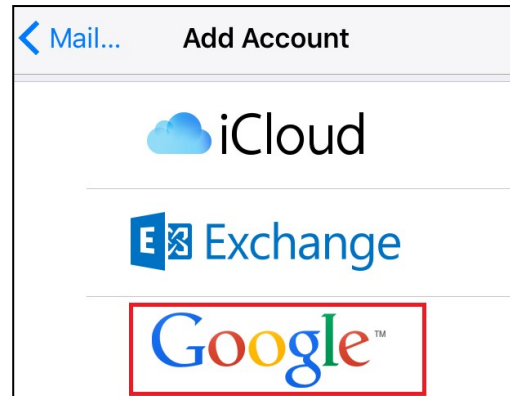

Note: These instructions were written for iOS 9.0 and above. They may vary slightly on older versions of iOS

1. On your iOS device, tap the *Settings* icon
2. Tap *Mail, Contacts, Calendars*

3. Tap *Add Account*

4. From the list of account types, choose *Google*

5. Enter your Hofstra Pride email address and tap *Next*

6. The Hofstra Portal login window will open. Enter your Portal username and password and tap *Login*

7. Choose the services you wish to sync to your device and tap *Save* to complete the setup