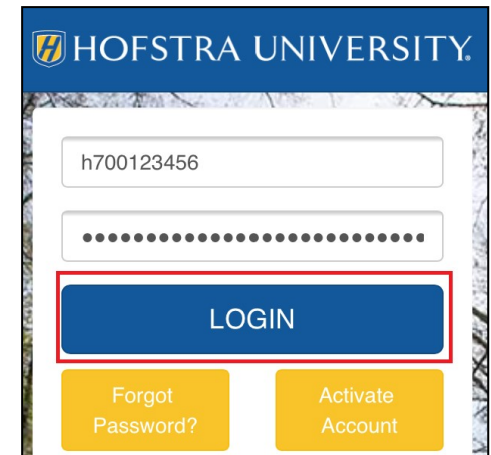

Note: These instructions were written for iOS 9.0 and above. They may vary slightly on older versions of iOS

1. On your iOS device, tap the *Settings* icon
2. Tap *Mail, Contacts, Calendars*

3. Tap *Add Account*

4. From the list of account types, choose *Google*

5. Enter your Hofstra Pride email address and tap *Next*

6. The Hofstra Portal login window will open. Enter your Portal username and password and tap *Login*