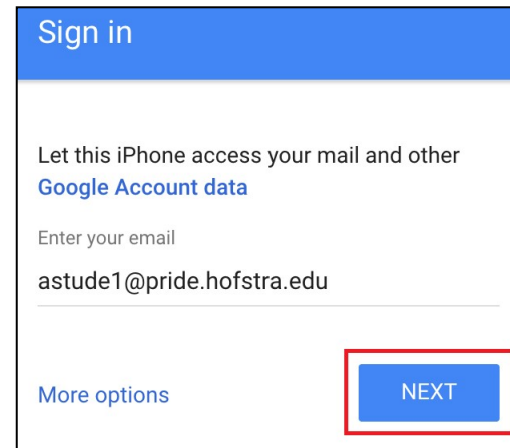

Note: These instructions were written for iOS 9.0 and above. They may vary slightly on older versions of iOS

1. On your iOS device, tap the *Settings* icon
2. Tap *Mail, Contacts, Calendars*

3. Tap *Add Account*

4. From the list of account types, choose *Google*

5. Enter your Hofstra Pride email address and tap *Next*

6. The Hofstra Portal login window will open. Enter your Portal username and password and tap *Login*