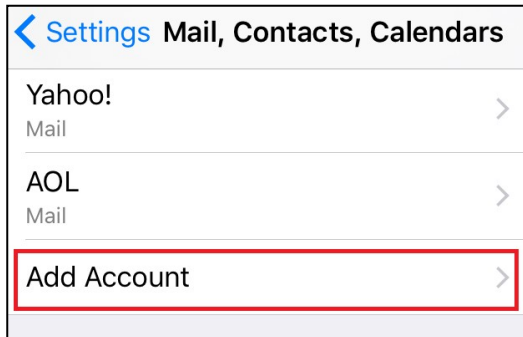

Note: These instructions were written for iOS 9.0 and above. They may vary slightly on older versions of iOS

1. On your iOS device, tap the *Settings* icon
2. Tap *Mail, Contacts, Calendars*

3. Tap *Add Account*

4. From the list of account types, choose *Google*

5. Enter your Hofstra Pride email address and tap *Next*

6. The Hofstra Portal login window will open. Enter your Portal username and password and tap *Login*