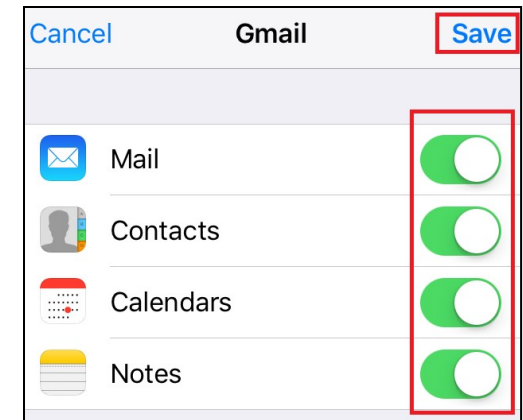

4. From the list of account types, choose *Google*

5. Enter your Hofstra Pride email address and tap *Next*

6. The Hofstra Portal login window will open. Enter your Portal username and password and tap *Login*

7. Choose the services you wish to sync to your device and tap *Save* to complete the setup