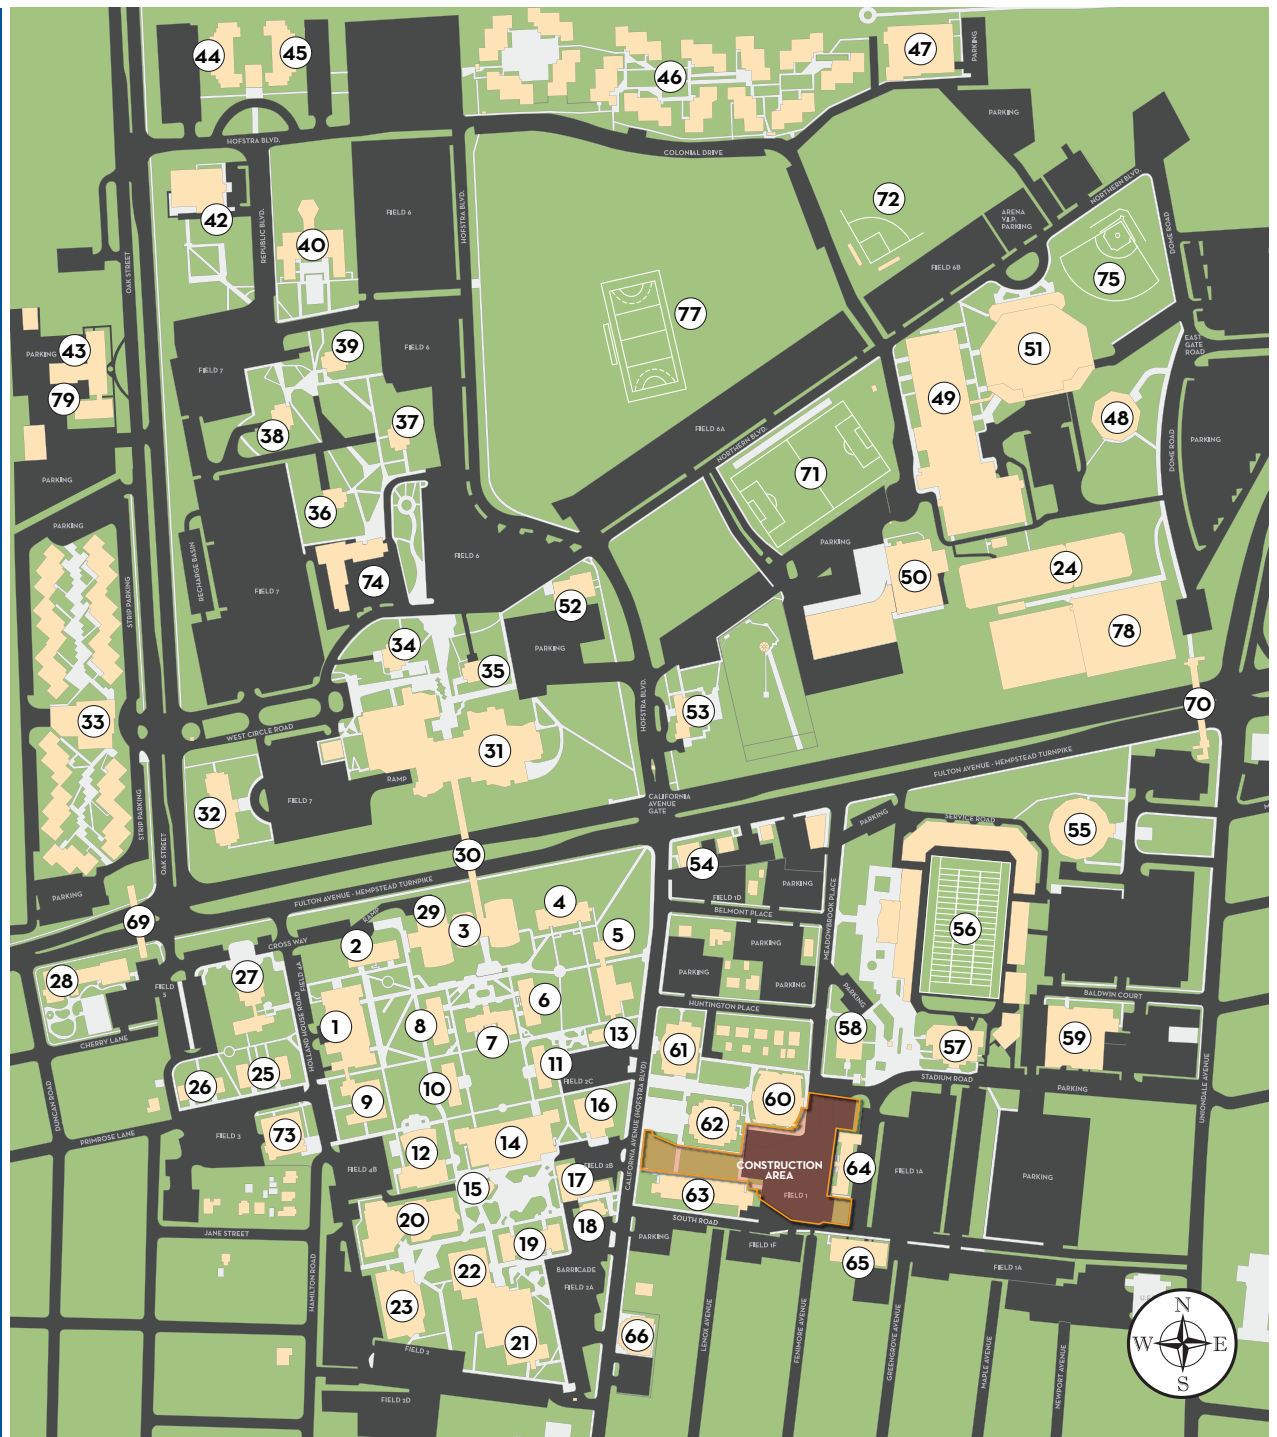

# CAMPUS MAP

**HOFSTRA**  
UNIVERSITY  
prideandpurpose

## Map Legend

Adams Hall.....	25
Adams Playhouse.....	12
Admission Center/Bernon Hall.....	27
Au Bon Pain.....	18
Axinn Hall (Law).....	66
Axinn Library.....	3
Barnard Hall.....	10
Berliner Hall.....	61
Bernon Hall/Admission Center.....	27
Bill Edwards Stadium.....	75
Breslin Hall.....	23
Brower Hall.....	11
Bubble.....	78
Butler Annex.....	65
Café on the Quad.....	15
Calkins Hall.....	14
Career Center/M. Robert Lowe Hall.....	64
C.V. Starr Hall.....	60
Davison Hall.....	8
Donald and Barbara Zucker School of Medicine at Hofstra/Northwell.....	50
Field Hockey Stadium.....	77
Fitness Center, David S. Mack.....	47
Gittleson Hall.....	63
Hagedorn Hall.....	55
Hauser Hall.....	2

Heger Hall.....	4
The Lawrence Herbert School of Communication.....	20
Hofstra Dome.....	48
Hofstra Hall.....	7
Hofstra University Museum.....	9
HofUSA.....	40
Human Resources Center.....	52
Kushner Hall.....	22
Library Technical Services and Resource Center.....	3
Lowe Hall.....	9
Margiotta Hall.....	57
Mason Hall/Gallon Wing.....	5
Maurice A. Deane School of Law.....	21
McEwen Hall.....	17
Memorial Hall.....	1
Monroe Lecture Center.....	62
Joseph G. Shapiro Family Hall.....	73
Oak Street Center.....	79
Pedestrian Bridges.....	69, 70
Phillips Hall.....	6
Physical Education Center, David S. Mack/Swim Center.....	49
Physical Plant.....	59
Public Safety and Information Center, David S. Mack.....	54
Roosevelt Hall.....	19
Saltzman Community Services Center.....	28
Shapiro Alumni House.....	58
Soccer Stadium.....	71
Spiegel Theater.....	13

Sports and Exhibition Complex, David S. Mack.....	51
Stadium, James M. Stuart.....	56
Student Center, Sondra and David S. Mack.....	31
Tennis Courts.....	24
Unipan.....	30
University Club/Mack Hall.....	53
University College Hall/Skodnek Business Development Center.....	43
University Field.....	72
Weed Hall.....	26
Weller Hall.....	16
Wellness and Campus Living Center.....	42
West Library Wing.....	29